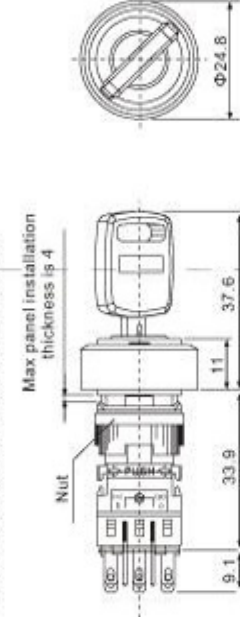

Φ 16 PUSH-BUTTON SWITCHES

■ Emergency stop switches

| Shape | Work mode | Contact | Model | Remark |
|-------|--|--------------|---------------|-------------------|
| | Press to lock and rotate 60° on the right to reset | Single-throw | IDF16-64F1WBR | Only R(red) color |
| | | Double-throw | IDF16-64F2WBR | |
| | | Triple-throw | IDF16-64F3WBR | |

Outline size(mm)

■ IDM16 push-button switches

Round push-button switch

Square push-button switch

■ IDM16 selector push-button switch and key-operated push-button switches

Round selector push-button switch

Round Key-operated push-button switch

Square selector push-button switch

Square Key-operated push-button switch

WELL CONTACTS CO

56, Pushpak Cascade Swathi Road, Shanmugar, Bengaluru -560 027.
Tel-080 22226675, 22206675, 41169654 FAX-080 22226675
Email: wcblore_2007@yahoo.com, wellcontacts@yahoo.com