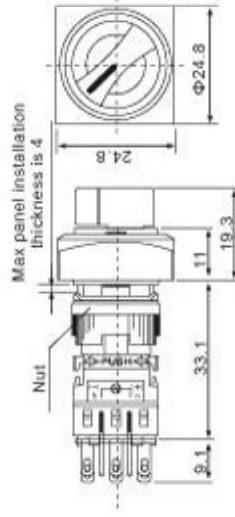

Φ 16 PUSH-BUTTON SWITCHES

■ Emergency stop switches

| Shape | Work mode | Contact | Model | Remark |
|-------|--|--------------|---------------|-------------------|
| | Press to lock and rotate 60° on the right to reset | Single-throw | IDF16-64F1WBR | Only R(red) color |
| | | Double-throw | IDF16-64F2WBR | |
| | | Triple-throw | IDF16-64F3WBR | |

Outline size(mm)

■ IDM16 push-button switches

Round push-button switch

Square push-button switch

■ IDM16 selector push-button switch and key-operated push-button switches

Round selector push-button switch

Round Key-operated push-button switch

Square selector push-button switch

Square Key-operated push-button switch

WELL CONTACTS CO

56, Pushpak Cascade Swathi Road, Shanmugar, Bengaluru -560 027.
Tel-080 22226675, 22206675, 41169654 FAX-080 22226675
Email: wcblore_2007@yahoo.com, wellcontacts@yahoo.com