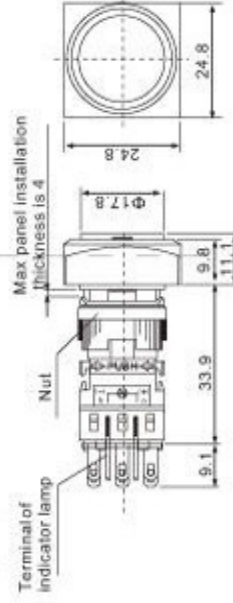

Φ 16 PUSH-BUTTON SWITCHES

■ Emergency stop switches

| Shape | Work mode | Contact | Model | Remark |
|-------|--|--------------|---------------|-------------------|
| | Press to lock and rotate 60° on the right to reset | Single-throw | IDF16-64F1WBR | Only R(red) color |
| | | Double-throw | IDF16-64F2WBR | |
| | | Triple-throw | IDF16-64F3WBR | |

Outline size(mm)

■ IDM16 push-button switches

Round push-button switch

Square push-button switch

■ IDM16 selector push-button switch and key-operated push-button switches

Round selector push-button switch

Round Key-operated push-button switch