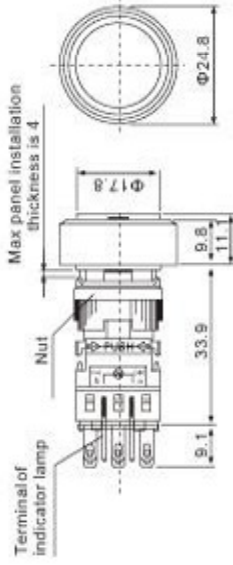

Φ 16 PUSH-BUTTON SWITCHES

■ Emergency stop switches

| Shape | Work mode | Contact | Model | Remark |
|-------|--|--------------|---------------|-------------------|
| | Press to lock and rotate 60° on the right to reset | Single-throw | IDF16-64F1WBR | Only R(red) color |
| | | Double-throw | IDF16-64F2WBR | |
| | | Triple-throw | IDF16-64F3WBR | |

Outline size(mm)

■ IDM16 push-button switches

Round push-button switch

Square push-button switch

■ IDM16 selector push-button switch and key-operated push-button switches

Round selector push-button switch

Round Key-operated push-button switch

Square selector push-button switch

Square Key-operated push-button switch

WELL CONTACTS CO

56, Pushpak Cascade Swathi Road, Shanmugar, Bengaluru -560 027.
Tel-080 22226675, 22206675, 41169654 FAX-080 22226675
Email: wcblore_2007@yahoo.com, wellcontacts@yahoo.com