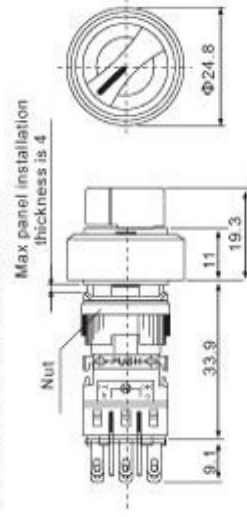

Φ 16 PUSH-BUTTON SWITCHES

■ Emergency stop switches

| Shape | Work mode | Contact | Model | Remark |
|-------|--|--------------|---------------|-------------------|
| | Press to lock and rotate 60° on the right to reset | Single-throw | IDF16-64F1WBR | Only R(red) color |
| | | Double-throw | IDF16-64F2WBR | |
| | | Triple-throw | IDF16-64F3WBR | |

Outline size(mm)

■ IDM16 push-button switches

Round push-button switch

Square push-button switch

■ IDM16 selector push-button switch and key-operated push-button switches

Round selector push-button switch

Round Key-operated push-button switch

Square selector push-button switch

Square Key-operated push-button switch

WELL CONTACTS CO

56, Pushpak Cascade Swathi Road, Shanmugar, Bengaluru -560 027.
Tel-080 22226675, 22206675, 41169654 FAX-080 22226675
Email: wcblore_2007@yahoo.com, wellcontacts@yahoo.com