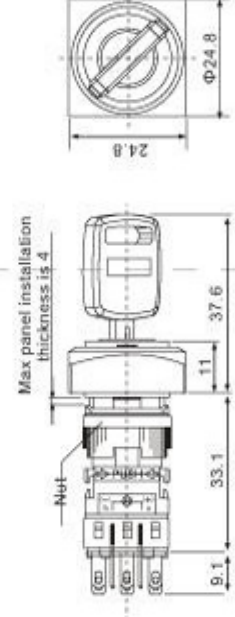

Φ 16 PUSH-BUTTON SWITCHES

■ Emergency stop switches

| Shape | Work mode | Contact | Model | Remark |
|-------|--|--------------|---------------|-------------------|
| | Press to lock and rotate 60° on the right to reset | Single-throw | IDF16-64F1WBR | Only R(red) color |
| | | Double-throw | IDF16-64F2WBR | |
| | | Triple-throw | IDF16-64F3WBR | |

Outline size(mm)

■ IDM16 push-button switches

Round push-button switch

Square push-button switch

■ IDM16 selector push-button switch and key-operated push-button switches

Round selector push-button switch

Round Key-operated push-button switch

Square selector push-button switch

Square Key-operated push-button switch

WELL CONTACTS CO

56, Pushpak Cascade Swathi Road, Shanmugar, Bengaluru -560 027.
Tel-080 22226675, 22206675, 41169654 FAX-080 22226675
Email: wcblore_2007@yahoo.com, wellcontacts@yahoo.com