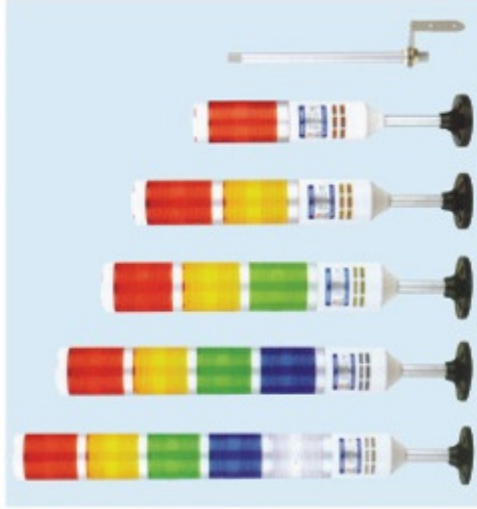

BLINKING LIGHT , MULTILAYER TOWER LIGHT

■ ID205-1/2/3/4/5 Multilayer Type(Signal Tower)

■ ID207-1/2/3/4/5 Multilayer Type(Signal Tower)

■ ID-3051 Strobe Lighting

■ ID-3071 Strobe Lighting

■ ID-3072 Strobe Lighting

Technical Data

Model	Function	Voltage	Power
ID205-1/2/3/4/5	T,WT,J,WJ	DC12V DC24V AC110V AC220V	5W
Colour selection ●●●●●○			

Technical Data

Model	Function	Voltage	Power
ID207-1/2/3/4/5	T,WT,J,WJ	DC12V DC24V AC110V AC220V	5W
Colour selection ●●●●●○			