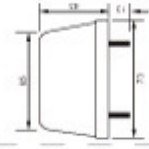

BLINKING LIGHT , MULTILAYER TOWER LIGHT

■ ID205-1/2/3/4/5 Multilayer Type(Signal Tower)

■ ID207-1/2/3/4/5 Multilayer Type(Signal Tower)

■ ID-3051 Strobe Lighting

■ ID-3071 Strobe Lighting

■ ID-3072 Strobe Lighting

Technical Data

Model	Function	Voltage	Power
ID205-1/2/3/4/5	T,WT,J,WJ	DC12V DC24V AC110V AC220V	5W
Colour selection ●●●●●○			

Technical Data

Model	Function	Voltage	Power
ID207-1/2/3/4/5	T,WT,J,WJ	DC12V DC24V AC110V AC220V	5W
Colour selection ●●●●●○			