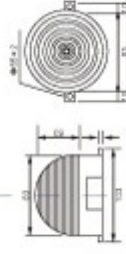

BLINKING LIGHT , MULTILAYER TOWER LIGHT

■ ID205-1/2/3/4/5 Multilayer Type(Signal Tower)

■ ID207-1/2/3/4/5 Multilayer Type(Signal Tower)

■ ID-3051 Strobe Lighting

■ ID-3071 Strobe Lighting

■ ID-3072 Strobe Lighting

Technical Data

Model	Function	Voltage	Power
ID205-1/2/3/4/5	T,WT,J,WJ	DC12V DC24V AC110V AC220V	5W
Colour selection ●●●●●○			

Technical Data

Model	Function	Voltage	Power
ID207-1/2/3/4/5	T,WT,J,WJ	DC12V DC24V AC110V AC220V	5W
Colour selection ●●●●●○			