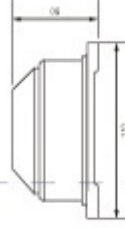

BLINKING LIGHT , MULTILAYER TOWER LIGHT

■ ID205-1/2/3/4/5 Multilayer Type(Signal Tower)

■ ID207-1/2/3/4/5 Multilayer Type(Signal Tower)

■ ID-3051 Strobe Lighting

■ ID-3071 Strobe Lighting

■ ID-3072 Strobe Lighting

Technical Data

Model	Function	Voltage	Power
ID205-1/2/3/4/5	T,WT,J,WJ	DC12V DC24V AC110V AC220V	5W
Colour selection ●●●●●○			

Technical Data

Model	Function	Voltage	Power
ID207-1/2/3/4/5	T,WT,J,WJ	DC12V DC24V AC110V AC220V	5W
Colour selection ●●●●●○			