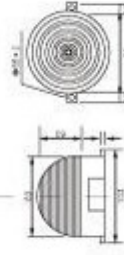

## Technical Data

Model	Function	Voltage	Power
ID205-1/2/3/4/5	T, WT J, WJ	DC12V DC24V AC110V AC220V	5W
Colour selection ● ● ● ● ● ○			

■ ID207-1/2/3/4/5 Multilayer Type(Signal Tower)

## Technical Data

Model	Function	Voltage	Power
ID207-1/2/3/4/5	T, WT J, WJ	DC12V DC24V AC110V AC220V	5W
Colour selection ● ● ● ● ● ○			

■ ID-3051 Strobe Lighting

■ ID-3071 Strobe Lighting

■ ID-3072 Strobe Lighting