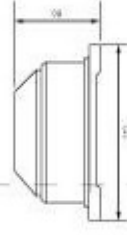

# BLINKING LIGHT , MULTILAYER TOWER LIGHT

■ ID205-1/2/3/4/5 Multilayer Type(Signal Tower)

## Technical Data

Model	Function	Voltage	Power
ID205-1/2/3/4/5	T, WT J, WJ	DC12V DC24V AC110V AC220V	5W
Colour selection ● ● ● ● ● ○			

■ ID207-1/2/3/4/5 Multilayer Type(Signal Tower)

## Technical Data

Model	Function	Voltage	Power
ID207-1/2/3/4/5	T, WT J, WJ	DC12V DC24V AC110V AC220V	5W
Colour selection ● ● ● ● ● ○			

■ ID-3051 Strobe Lighting

■ ID-3071 Strobe Lighting

■ ID-3072 Strobe Lighting